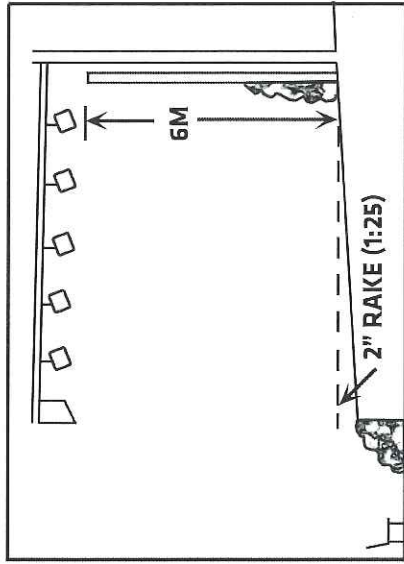

BACKSTAGE ASSEMBLY AREA

Riser Requirements- Eisteddfod Stage

Number of Risers	Kids	Junior	Adults
1	12-14	10-12	8-10
2	24-28	20-24	16-20
3	36-42	30-36	24-30
4	48-56	40-48	34-40
5	60-70	50-60	42-50
6	72-84	60-72	48-60
7	84-98	70-84	56-70