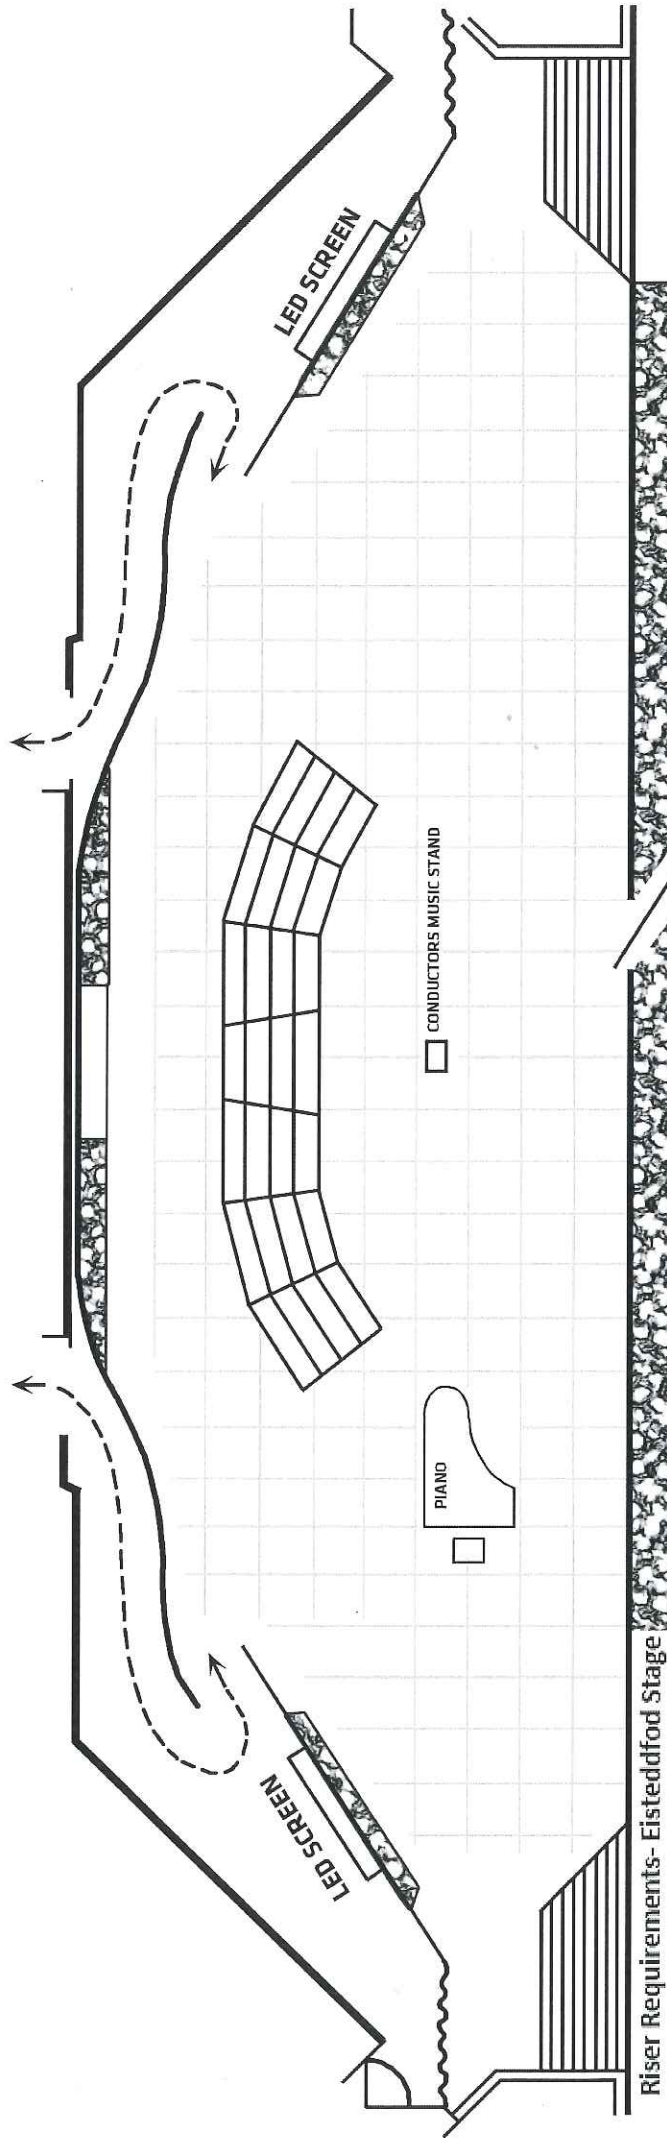

BACKSTAGE ASSEMBLY AREA

Riser Requirements- Eisteddfod Stage